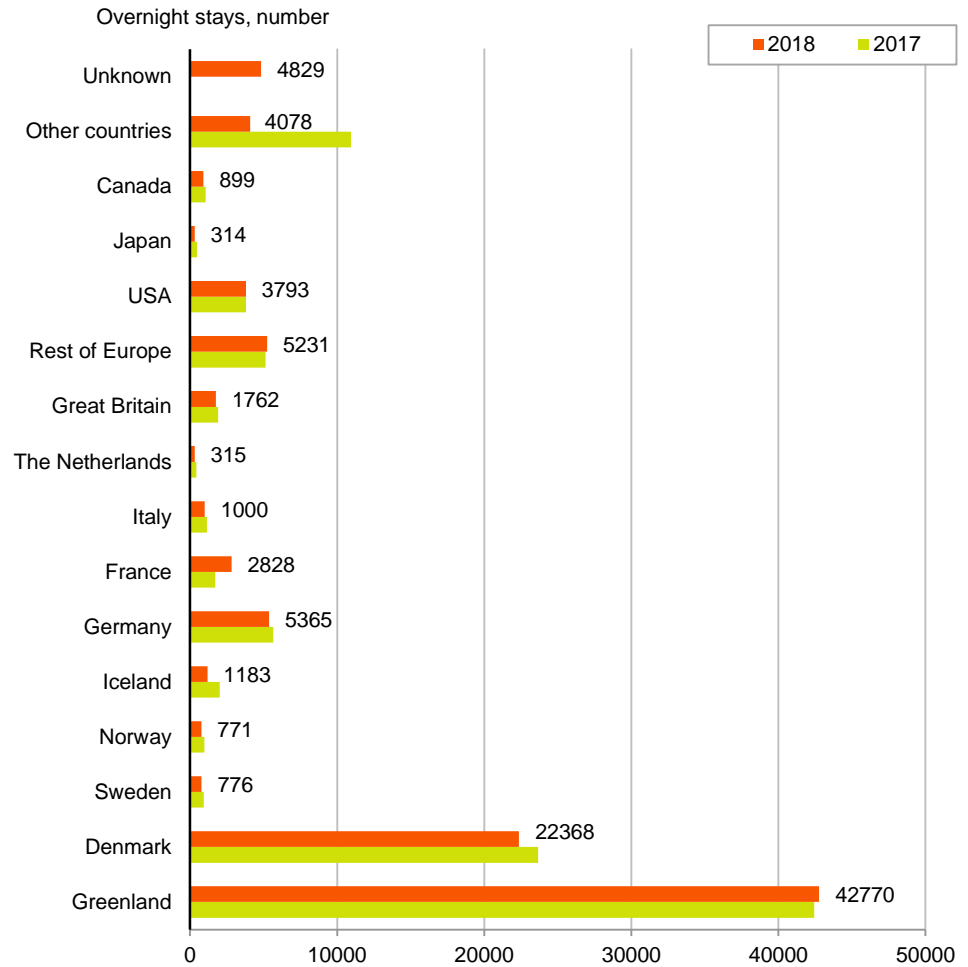

Number of overnights

There was a decrease of 3.9 per cent on the number of overnights in 2018 compared with the same period in 2017.

Figure 2. Overnights by residence country, 3rd quarter of 2018

Source: bank.stat.gl/tuehot

Note: "Unknown" is introduced in 2018

Remarks

Statistics Greenland receives data from most of the accommodations in Greenland and for the biggest hotels. The figures are preliminary and they might change when *Statistics Greenland* receive the missing reports.

Small corrections have been made in the figures for 2017 in the *Kommuneqarfik Sermersooq Øst* region.

The *Unknown* category have been introduced since 2018, in the previous years the guests with unknown residence place country is included under the "Other countries" category.