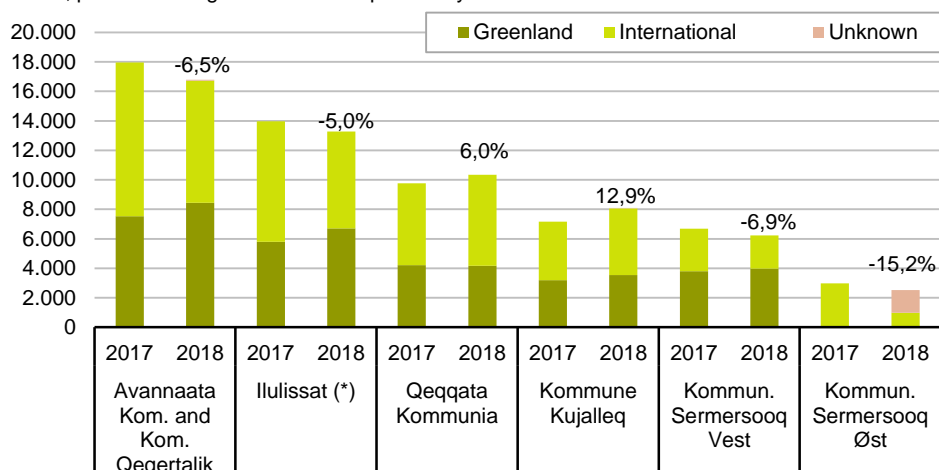

Hotel overnights statistic on the 3rd quarter of 2018

Number of guests

The number of guests has decreased by 1.3 per cent on the 3rd quarter of 2018 as compared with the same period of 2017. The number of guest increases in the *Qeqqata Kommunia* and *Kommune Kujalleq* and it decreases in the other regions. The number of estimated guest was of 5.6 per cent. The estimations are from 2017 figures in the case of the missing reports.

Figure 1. Guests by municipality, 3rd quarter of 2018

Number, percent change relative to the previous year

Source: bank.stat.gl/tuehot

(*) Ilulissat is also counted as part of Avannaata Kommunia and Kommune Qeqertalik.